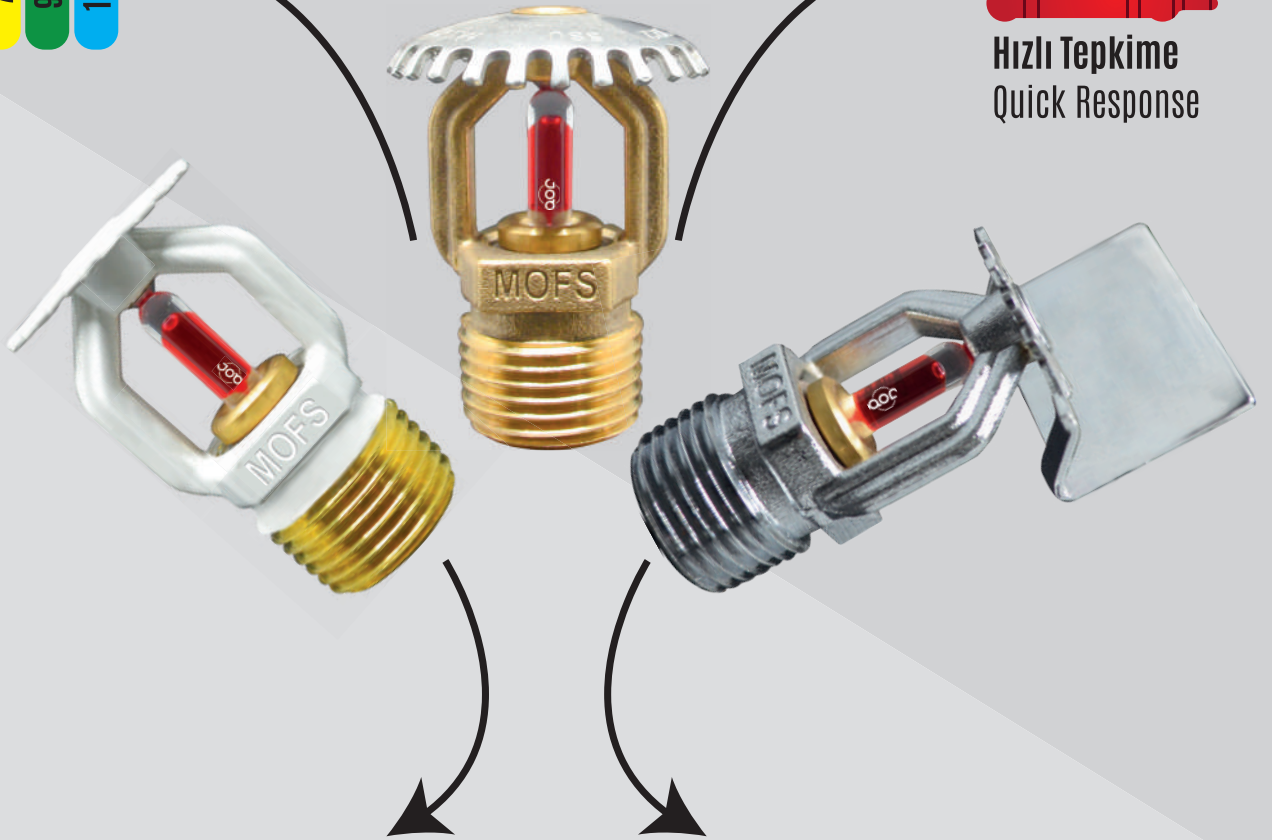

  
Hızlı Tepkime  
Quick Response

1/2" - 3/4"

UL Onaylı Cam  
UL Listed Bulb

**UPRIGHT - PENDENT - SIDEWALL**